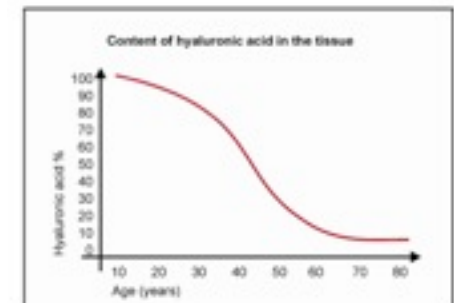

ANTI-AGING LLLT

Completely Non-Invasive Low Level Laser Treatment for Beauty, Wrinkles, Vitality and Rejuvenation of the Skin.

You can offer an extraordinary Beauty-Service - any female guest will love and come back for...

Polyaser Derma is the most sophisticated skin laser in the world. No side effects, no pain, no needle, a soft and gentle laser-therapy with Hyaluronic acid.