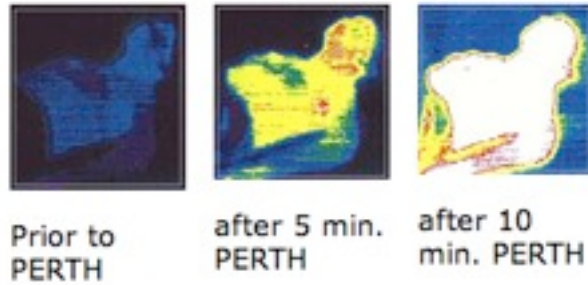

Holistic Health Center Configuration & ROI

Low Investment & **High Return on Investment** - Amortization within 1-3 Month

Configuration 1: One BioGraph Meridian Diagnostic System (5 treatments / day)
Four PERTH Meridian Therapy Systems (32 treatments / day)
Two Neuro Scenar Devices, two High-Blood Pressure Wrist Devices
US$ 36,400.- (**Return US$ 352,800.- year**)

Configuration 2: One BioGraph Meridian Diagnostic System (5 treatments / day)
Eight PERTH Meridian Therapy Systems (64 treatments / day)
Two Neuro Scenar Devices, two High-Blood Pressure Wrist Devices
US$ 52,400.- (**Return US$ 554,400.- year**)

Optional: Setup, Training, Consulting on your location please add $3,800 (can be financed to)

Cosmetic Skin Laser with Hyaluronic Acid add US$ 9,985.- to any configuration (3 treatments / day)
(Return US$ 226,044.- year)

Calculation based on **US$ 25,-** per treatment session (PERTH) and **US$ 120,-** per BioGraph Health Screening session, **US$ 299,-** per Laser Face Treatment. Neuro Scenar and Pain treatment not included. Four or Eight person per hour PERTH, Five BioGraph session / day and three Laser treatments / day.

Health Screening - Instant Treatment - Cosmetic Application - All-in-One Solution for Health Oriented Resorts & Professionals. World Leading Equipment - Medical Certified - High Demand - Short Amortization - World Class Service

Sample Layout - HHC 8